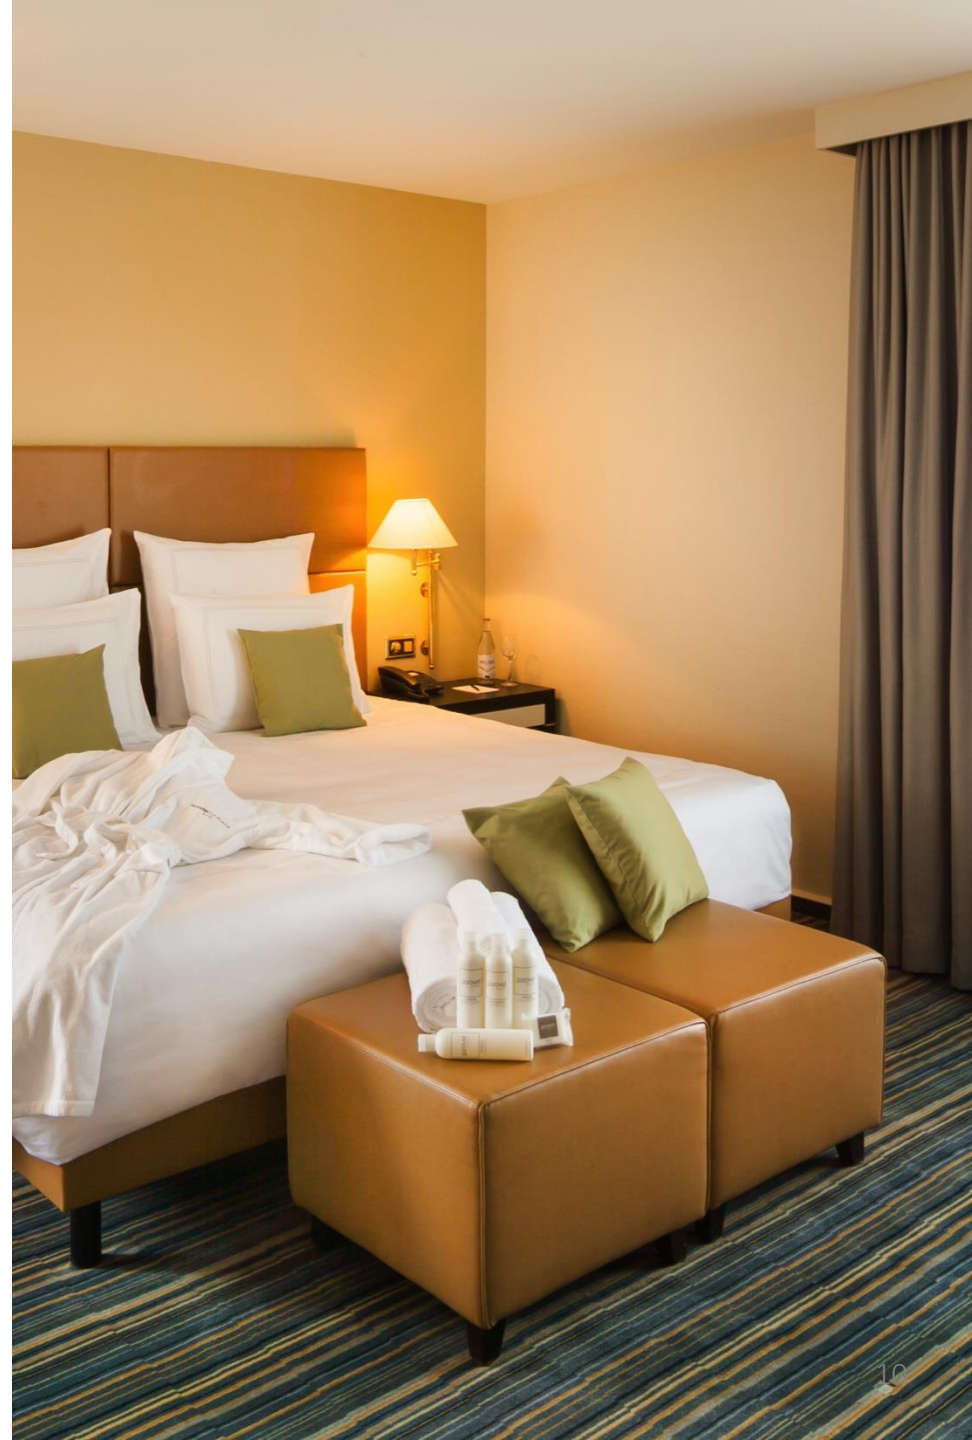

A modern hotel room with a desk, laptop, and bed. The room features a dark wood desk with a laptop displaying the hotel's website, a television, and a white office chair. In the background, a bed with white linens and a headboard is visible, along with a bedside table and a lamp. A small table in the foreground holds a plate of fruit and a small jar. The room is well-lit with warm tones.

HOTEL FACTS

swissôtel LE PLAZA
BASEL

General Information

- Largest hotel in Basel with 238 spacious rooms, including 2 large suites
- 9 meeting rooms (26 m²/269ft² - 214 m²/2304ft²), all with natural daylight
- Direct connection to the Congress Center Basel featuring further meeting space for up to 3000 guests
- Restaurant Grill25 with seasonal and regional dishes
- Modern Lobby Bar for after work or pre- dinner drinks and local specialities
- Pürovel Sport area with state-of-the-art training facilities, sauna and steam room
- Lobby area with a cozy fireplace
- BaselCard for hotel guests for free use of the city's public transportation system during their entire stay in Basel

Rooms And Suites

217 Classic / Advantage Rooms - 25m²

13 Premier Rooms - 35m²

6 Junior Suites - 55m²

Le Plaza Suite - 80m²

Presidential Suite - 95m²

Room Facts

- Complimentary internet access
- Opening windows
- Large working desk
- Twin, queen or king-size beds
- Exclusive pillow menu
- Coffee machine & tea making facilities
- Individually adjustable air conditioning and heating
- Iron and ironing board
- Electronic safe
- Satellite LCD TVs