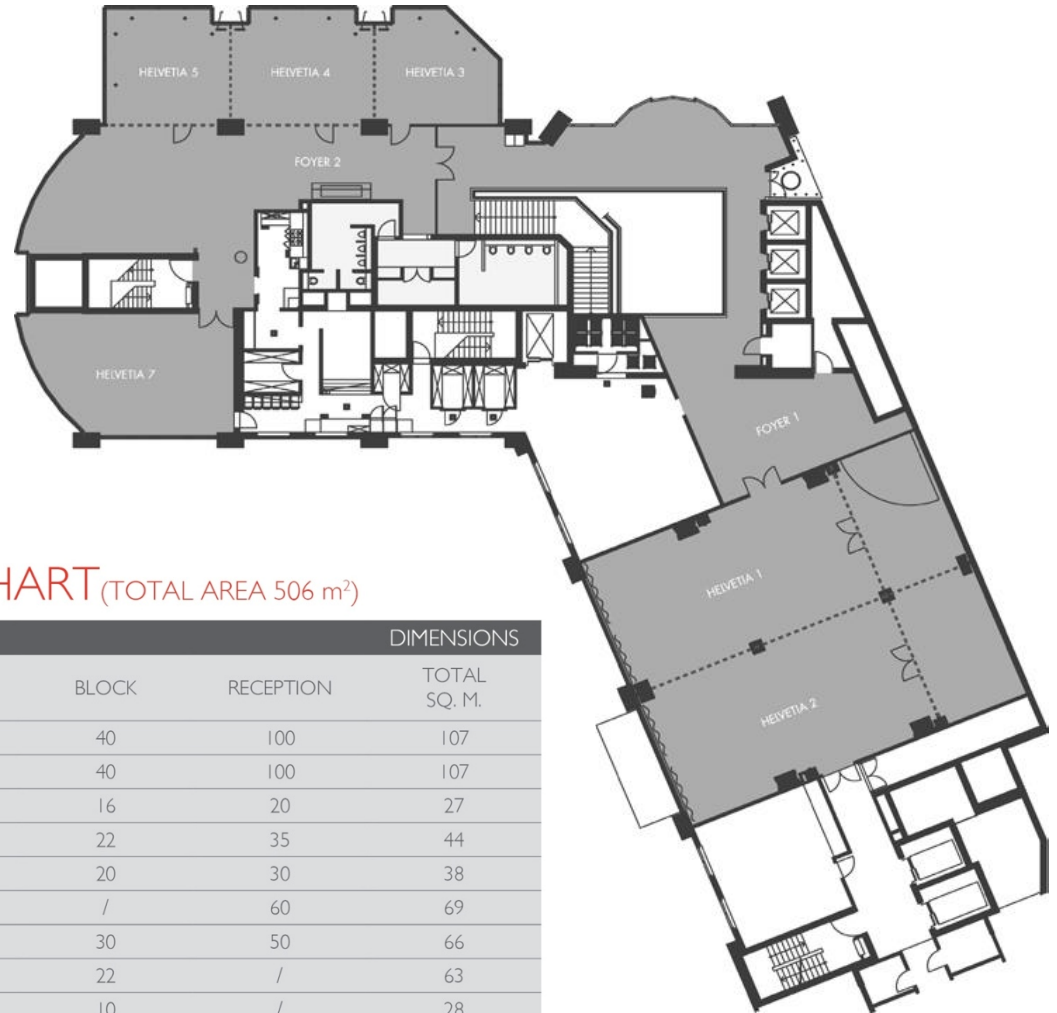

Rooms And Suites

217 Classic / Advantage Rooms - 25m²

13 Premier Rooms - 35m²

6 Junior Suites - 55m²

Le Plaza Suite - 80m²

Presidential Suite - 95m²

Room Facts

- Complimentary internet access
- Opening windows
- Large working desk
- Twin, queen or king-size beds
- Exclusive pillow menu
- Coffee machine & tea making facilities
- Individually adjustable air conditioning and heating
- Iron and ironing board
- Electronic safe
- Satellite LCD TVs

CONFERENCE FACILITIES

swissôtel LE PLAZA
BASEL

General Information

- 9 meeting rooms (26 m²/279ft² - 214 m²/2304ft²)
- Total meeting space of 700m²/7535ft² including foyers
- Natural daylight in all rooms
- Functional furnishing and state-of-the-art technology
- Theater style for up to 220 participants
- Lounge for private lunches or dinners
- Vitality coffee breaks with healthy food and beverage options to keep the focus of participants high
- Direct connection to the Congress Center Basel, which disposes of 27 further conference rooms and 2 foyers for events with up to 3000 participants

Floor Plan and Capacities

HELVETIA CAPACITY CHART (TOTAL AREA 506 m²)

HELVETIA	SET UP					DIMENSIONS
	ROOM	THEATER	SEMINAR	BANQUET	BLOCK	
HELVETIA 1	107	72	80	40	100	107
HELVETIA 2	107	72	80	40	100	107
HELVETIA 3	24	12	16	16	20	27
HELVETIA 4	40	24	24	22	35	44
HELVETIA 5	40	18	24	20	30	38
HELVETIA 6	/	/	24	/	60	69
HELVETIA 7	50	42	40	30	50	66
WETTSTEIN	40	27	/	22	/	63
MERIAN	/	/	/	10	/	28
BASILISK	/	/	/	8	/	26